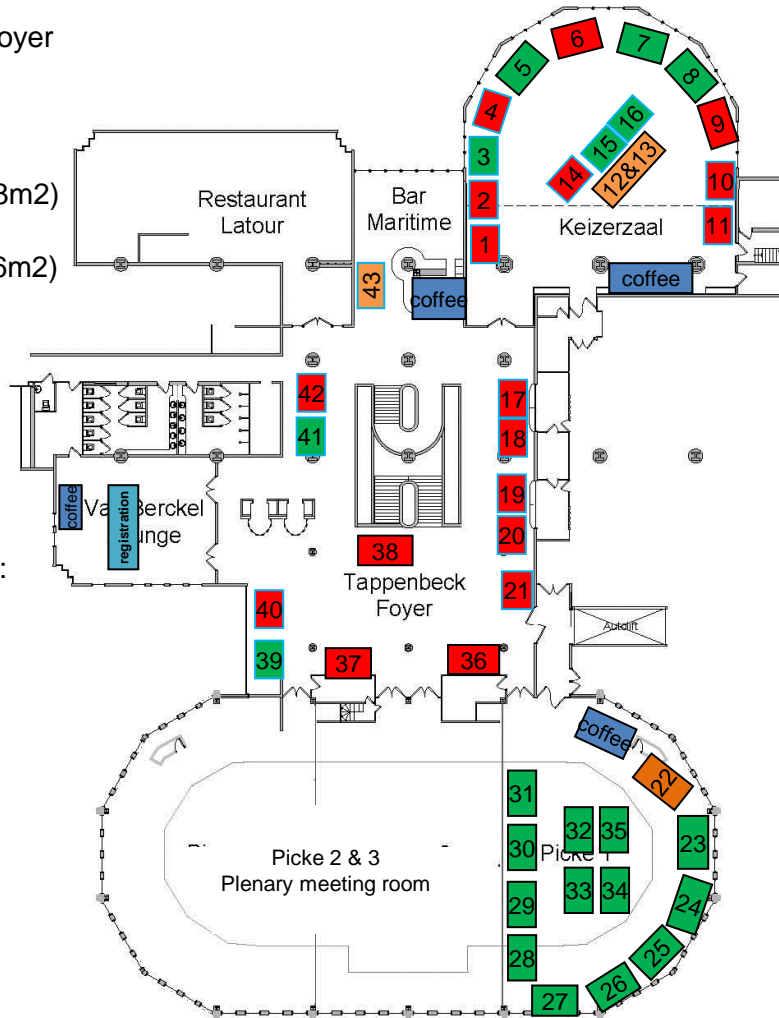

**Please note:**

A location = Keizerzaal & Foyer

B location = Pické 1 room

 = BOOTH AVAILABLE (8m2)

 = BOOTH AVAILABLE (6m2)

 = BOOTH RESERVED

 = BOOTH ON OPTION

**Please note:**

**6m2 booths are numbered:**

1 – 4

10 – 11

14 – 21

39 – 43

See room  
measurements below

- Booth 1: R-Biopharm
- Booth 2: aprimeo
- Booth 3:
- Booth 4: Diagenode Diagnostics
- Booth 5:
- Booth 6: Biologio
- Booth 7:
- Booth 8:
- Booth 9: Seegene
- Booth 10: Copan
- Booth 11: BD Diagnostics
- Booth 12: Roche
- Booth 13: Roche
- Booth 14: LaCAR MDX Technologies
- Booth 15:
- Booth 16:
- Booth 17: Labhelp Robotics
- Booth 18: Finbiosoft
- Booth 19: Mobidiag
- Booth 20: Medical Wire
- Booth 21: Altona
- Booth 22: Hologic
- Booth 23:
- Booth 24:
- Booth 25:
- Booth 26:
- Booth 27:
- Booth 28:
- Booth 29:
- Booth 30:
- Booth 31:
- Booth 32:
- Booth 33:
- Booth 34:
- Booth 35:
- Booth 36: UgenTec *Note: side parts should not be blocked!*
- Booth 37: Luminex
- Booth 38: Elitech
- Booth 39:
- Booth 40: Molzym
- Booth 41:
- Booth 42: Mediphos
- Booth 43: Cepheid

**Keizerzaal measurements:**

Square Meters:	400
General room measurements:	Width 21,23 / Length 19,90
Measurements lower section:	Width 21,23 / Length 7,60
Ceiling height higher part:	3,85
Ceiling height lower part:	2,70
Window surface:	corner to corner 5,58
Projection screen in the room:	Height 2,97 / Width 5,88
Door Height:	2,22 / Width 2,02

Measurements opening translator cabins:

Height 1,40 / Width 1,56 beam in the centre 0,68