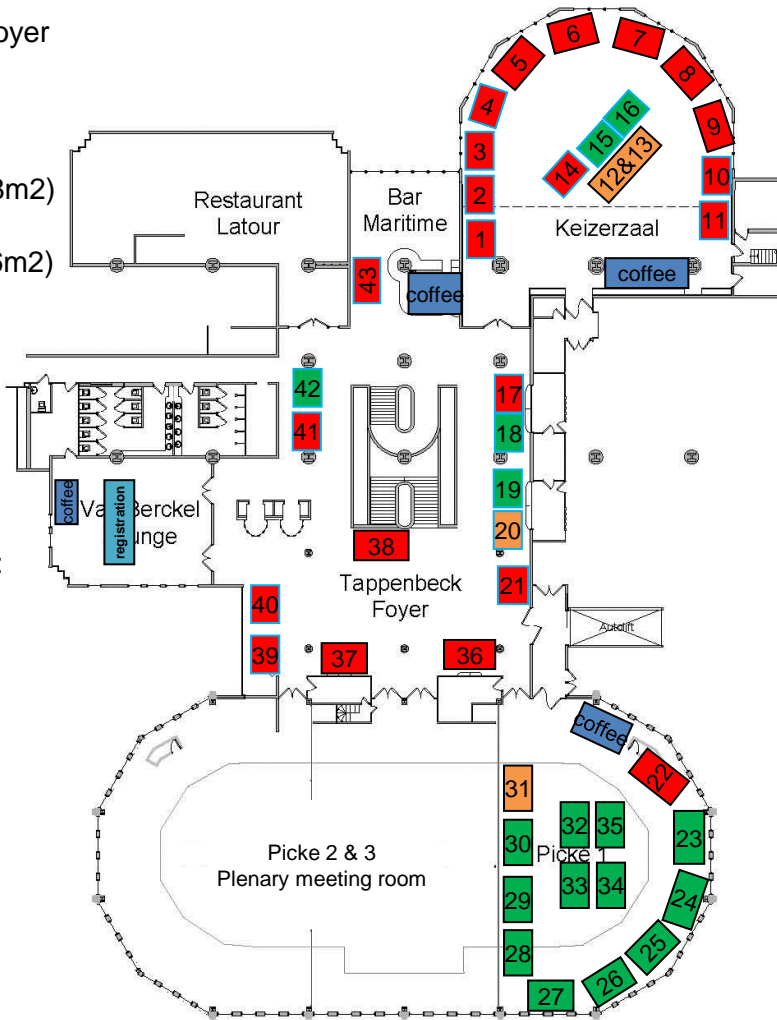

Please note:

A location = Keizerzaal & Foyer
 B location = Pické 1 room

- = BOOTH AVAILABLE (8m2)
- = BOOTH AVAILABLE (6m2)
- = BOOTH RESERVED
- = BOOTH ON OPTION

Please note:

6m2 booths are numbered:

- 1 – 4
- 10 – 11
- 14 – 21
- 39 – 43

See room measurements below

- Booth 1: R-Biopharm
- Booth 2: aprimeo
- Booth 3: bioMérieux
- Booth 4: Mediphos
- Booth 5: Biocartis
- Booth 6: Biogio
- Booth 7: Qiagen
- Booth 8: MolGen
- Booth 9: Seegene
- Booth 10: Copan
- Booth 11: BD Diagnostics
- Booth 12: Roche
- Booth 13: Roche
- Booth 14: LaCAR MDX Technologies
- Booth 15:
- Booth 16:
- Booth 17: Labhelp Robotics
- Booth 18:
- Booth 19:
- Booth 20: Medical Wire
- Booth 21: Altona
- Booth 22: Hologic
- Booth 23:
- Booth 24:
- Booth 25:
- Booth 26:
- Booth 27:
- Booth 28:
- Booth 29:
- Booth 30:
- Booth 31: Abbott
- Booth 32:
- Booth 33:
- Booth 34:
- Booth 35:
- Booth 36: UgenTec *Note: side parts should not be blocked!*
- Booth 37: Luminex
- Booth 38: Elitech
- Booth 39: Axon Lab
- Booth 40: Molzym
- Booth 41: Magtivio
- Booth 42:
- Booth 43: Cepheid

Keizerzaal measurements:

Square Meters:	400
General room measurements:	Width 21,23 / Length 19,90
Measurements lower section:	Width 21,23 / Length 7,60
Ceiling height higher part:	3,85
Ceiling height lower part:	2,70
Window surface:	corner to corner 5,58
Projection screen in the room:	Height 2,97 / Width 5,88
Door Height:	2,22 / Width 2,02

Measurements opening translator cabins:

Height 1,40 / Width 1,56 beam in the centre 0,68