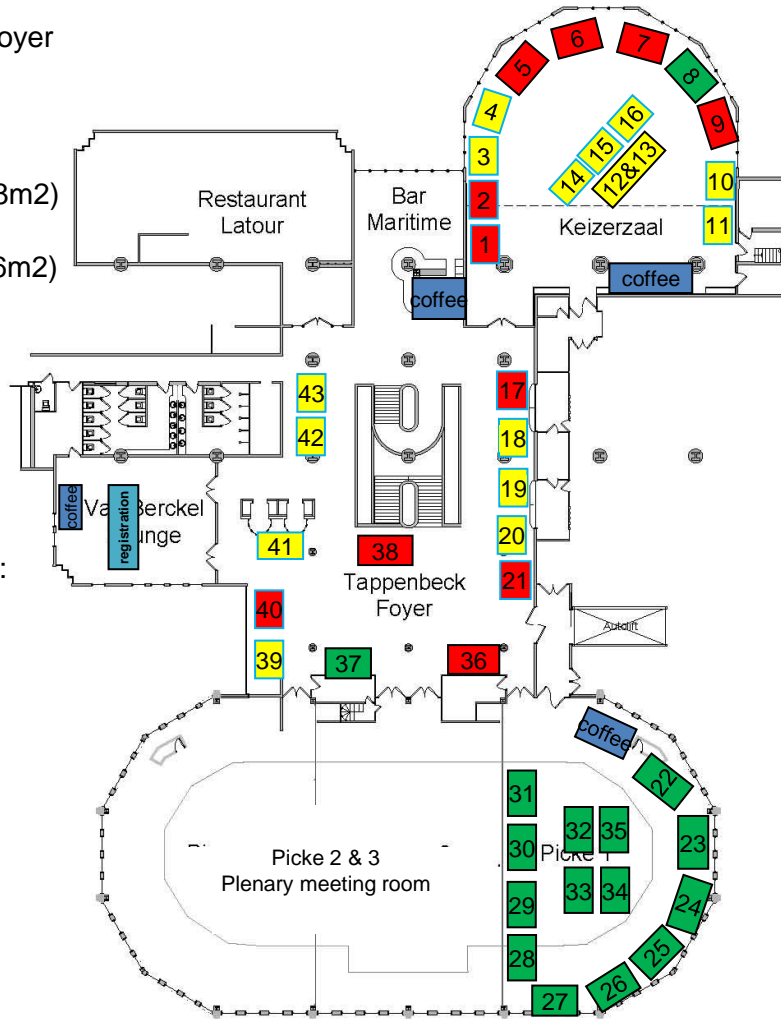

Please note:

A location = Keizerzaal & Foyer
 B location = Pické 1 room

- = BOOTH AVAILABLE (8m2)
- = BOOTH AVAILABLE (6m2)
- = BOOTH RESERVED
- = BOOTH ON OPTION

Please note:

6m2 booths are numbered:

- 1 – 4
- 10 – 11
- 14 – 21
- 39 – 43

See room measurements below

- Booth 1: R-Biopharm Nederland BV
- Booth 2: R-Biopharm Nederland BV
- Booth 3:
- Booth 4:
- Booth 5: BD
- Booth 6: Roche
- Booth 7: LaCar
- Booth 8:
- Booth 9: Seegene
- Booth 10:
- Booth 11:
- Booth 12: available for GREEN Sponsor
- Booth 13: available for GREEN Sponsor
- Booth 14: available for GREEN Sponsor
- Booth 15: available for GREEN Sponsor
- Booth 16: available for GREEN Sponsor
- Booth 17: LabHelp Robotics
- Booth 18:
- Booth 19:
- Booth 20:
- Booth 21: altona Diagnostics GmbH
- Booth 22:
- Booth 23:
- Booth 24:
- Booth 25:
- Booth 26:
- Booth 27:
- Booth 28:
- Booth 29:
- Booth 30:
- Booth 31:
- Booth 32:
- Booth 33:
- Booth 34:
- Booth 35:
- Booth 36: Qiagen *Note: side parts should not be blocked!*
- Booth 37:
- Booth 38: ELITechGroup Benelux B.V.
- Booth 39:
- Booth 40: Cepheid
- Booth 41:
- Booth 42:
- Booth 43:

Keizerzaal measurements:

Square Meters:	400
General room measurements:	Width 21,23 / Length 19,90
Measurements lower section:	Width 21,23 / Length 7,60
Ceiling height higher part:	3,85
Ceiling height lower part:	2,70
Window surface:	corner to corner 5,58
Projection screen in the room:	Height 2,97 / Width 5,88
Door Height:	2,22 / Width 2,02

Measurements opening translator cabins:

Height 1,40 / Width 1,56 beam in the centre 0,68