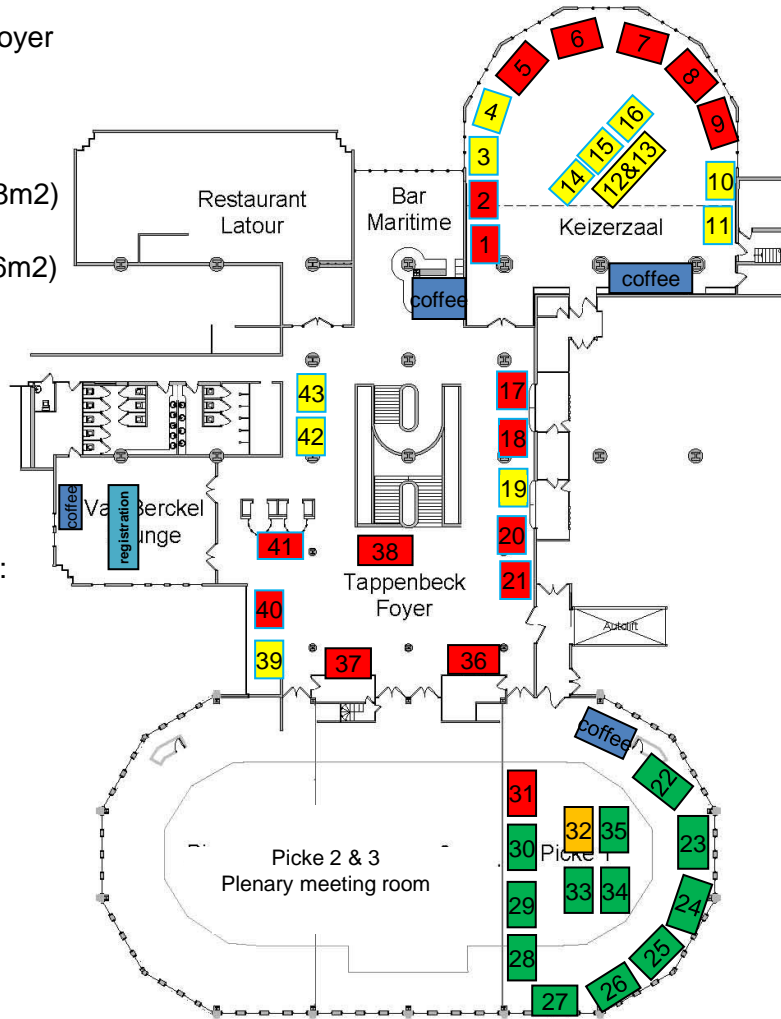

Please note:

A location = Keizerzaal & Foyer

B location = Pické 1 room

= BOOTH AVAILABLE (8m2)

= BOOTH AVAILABLE (6m2)

= BOOTH RESERVED

= BOOTH ON OPTION

Please note:

6m2 booths are numbered:

- 1 – 4
- 10 – 11
- 14 – 21
- 39 – 43

See room measurements below

- Booth 1: R-Biopharm Nederland BV
- Booth 2: R-Biopharm Nederland BV
- Booth 3:
- Booth 4:
- Booth 5: BD
- Booth 6: Roche
- Booth 7: LaCar
- Booth 8: Biocartis
- Booth 9: Seegene
- Booth 10:
- Booth 11:
- Booth 12: available for GREEN Sponsor
- Booth 13: available for GREEN Sponsor
- Booth 14: available for GREEN Sponsor
- Booth 15: available for GREEN Sponsor
- Booth 16: available for GREEN Sponsor
- Booth 17: LabHelp Robotics
- Booth 18: BioMerieux
- Booth 19:
- Booth 20: Eurogentec
- Booth 21: altona Diagnostics GmbH
- Booth 22:
- Booth 23:
- Booth 24:
- Booth 25:
- Booth 26:
- Booth 27:
- Booth 28:
- Booth 29:
- Booth 30:
- Booth 31: Hologic
- Booth 32: Diasorin
- Booth 33:
- Booth 34:
- Booth 35:
- Booth 36: Qiagen *Note: side parts should not be blocked!*
- Booth 37: Askion
- Booth 38: ELITechGroup Benelux B.V.
- Booth 39:
- Booth 40: Cepheid
- Booth 41: Vircell
- Booth 42:
- Booth 43:

Keizerzaal measurements:

Square Meters:	400
General room measurements:	Width 21,23 / Length 19,90
Measurements lower section:	Width 21,23 / Length 7,60
Ceiling height higher part:	3,85
Ceiling height lower part:	2,70
Window surface:	corner to corner 5,58
Projection screen in the room:	Height 2,97 / Width 5,88
Door Height:	2,22 / Width 2,02

Measurements opening translator cabins:

Height 1,40 / Width 1,56 beam in the centre 0,68